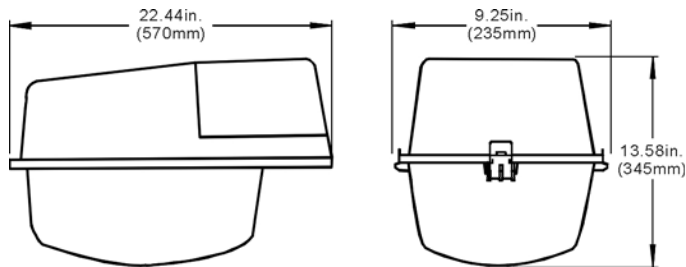

Applications

- Roadway Lighting
- Perimeter Lighting

Features

- Diecast Aluminium Housing
- Glass Lens
- Available in 250W max. MH & HPS
- Aluminium Reflector
- Yorke Mount
- Corrosion Resistant