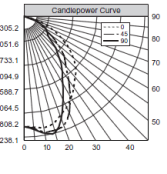

COEFFICIENTS OF UTILIZATION

ZONAL LUMEN SUMMARY

ZONE	LUMENS	%BARELAMP	%LUMINAIRE
0-30	11090	37.0	35.7
0-40	17185	57.5	55.4
0-60	26838	85.5	86.4
0-90	31046	103.5	100.0
90-120	0	0.0	0.0
90-130	0	0.0	0.0
90-150	0	0.0	0.0
90-180	0	0.0	0.0
0-180	31046	103.5	100.0

COEFFICIENTS OF UTILIZATION

Features

- ☐ MIRO4™ Specular Optical Reflector
- ☐ Optional High Gloss White reflector for Low Bay applications
- ☐ 4 or 6 Lamp versions
- ☐ Dimming and Emergency Options available
- ☐ Energy Saving compared to HID High Bay Fixtures
- ☐ Sturdy All Metal construction
- ☐ All electrical components UL Listed

Application

- ☐ Designed for commercial and industrial spaces
- ☐ Ideal for warehouses, large showrooms and distribution centers
- ☐ Can be used in Low Bay Applications with optional white reflector

ORDERING INFORMATION		
FJF-HB6/54/SC-UNV		6X54WT5 120-277V 50/60Hz High Bay with MIRO reflector
FJF-HB4/54/SC-UNV		4X54WT5 120-277V 50/60Hz High Bay with MIRO reflector
FJF-LB6/28/W-UNV		6X28WT5 120-277V 50/60Hz Low Bay with High Gloss White reflector
FJF-LB4/28/W-UNV		4X28WT5 120-277V 50/60Hz Low Bay with High Gloss White reflector

TYE MANUFACTURING COMPANY LIMITED
IDC INDUSTRIAL ESTATE, FREDERICK SETTLEMENT
CARONI, TRINIDAD, WEST INDIES
TEL. (868) 662 1781 FAX. (868) 645 6777
EMAIL: sales@tyett.com website www.tyett.com