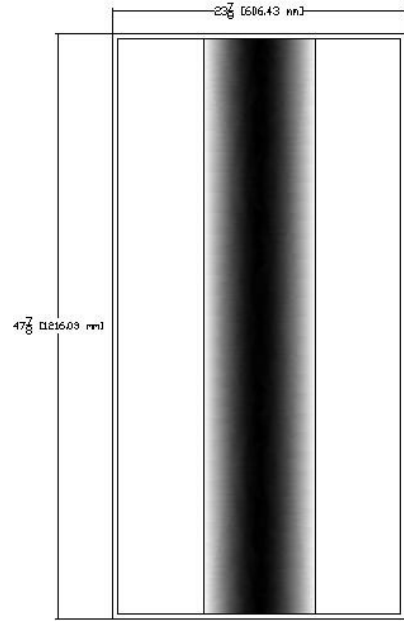

FORTIS 2X2 & 2X4

Project Name: _____ Type: _____ Catalog Number: _____

Candela 3X28T5

Angle	Along	45°	Across
0	1493	1493	1493
5	1532	1480	1494
10	1493	1497	1500
15	1471	1455	1500
20	1377	1418	1431
25	1330	1353	1366
30	1263	1281	1316
35	1161	1204	1240
40	1081	1119	1164
45	977	1013	1086
50	858	906	986
55	751	803	880
60	624	672	725
65	489	535	550
70	362	379	397
75	228	233	239
80	119	112	118
85	33	30	31
90	2	4	5

2X2 Model 23-7/8" (606 mm) Length

APPLICATION	FEATURES
General illumination for indoor applications	High Power Factor Electronic ballast
Soft direct/indirect lighting	All electrical components are UL listed
Ideal for offices, corridors & lobbies	Perforated Metal Basket with acrylic diffuser
Financial, Banking, Healthcare, Commercial	Recessed & Surface Mounted options
	Dimming and emergency models available upon request
	High Reflectance Satin White Finish

ORDERING INFORMATION	DESCRIPTION
FFS-MG332MVRSE	2x4 3X32WT8 120-277V 50/60Hz
FFS-MG232MVRSE	2x4 2x32WT8 120-277V 50/60Hz
FFS-MG328MVRSE	2x4 3X28WT5 120-277V 50/60Hz
FFS-MG228MVRSE	2x4 2x28WT5 120-277V 50/60Hz
FFS-MG354MVRSE	2x4 3x54WT5 HO 120-277V 50/60Hz
FFS-MG254MVRSE	2x4 2x54WT5 HO 120-277V 50/60Hz