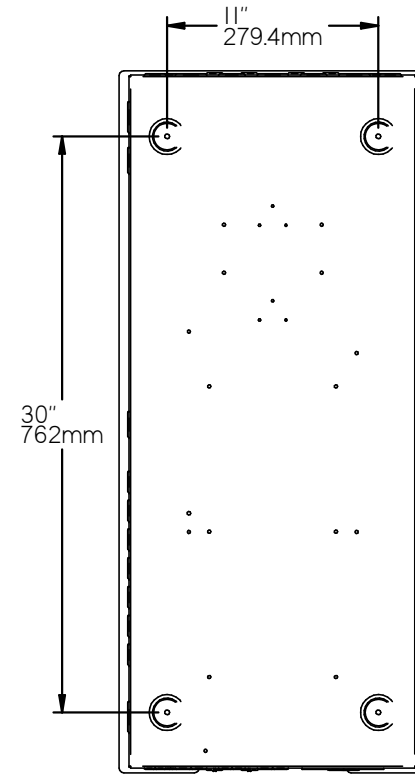

TOP VIEW

FRONT VIEW

SIDE VIEW

MOUNTING

END VIEW

GLAND PLATE
1" X 1/4" DOUBLE
KNOCKOUT

CUSTOMER:		TYE
TITLE: FL-PCDM32225 225A 120/240V 1Phase 3wire 32Circuit Combination Load Center		
PART:		NEMA: 1
MATERIAL: GALV THICKNESS: 16G DRAW BY: tineilmayers DATE: 08/06/2020		QTY / BOX: 1
www.tyett.com		SHEET: