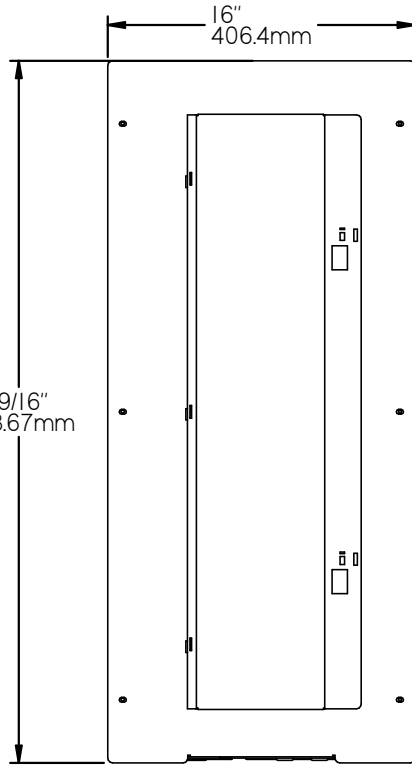

TOP VIEW

FRONT VIEW

SIDE VIEW

MOUNTING

END VIEW

GLAND PLATE
1" X 1/4" DOUBLE
KNOCKOUT

CUSTOMER:		TYE
TITLE: FL-PCDM32225 225A 120/240V 1Phase 3wire 32Circuit Combination Load Center		
PART:		NEMA: 1
MATERIAL: GALV THICKNESS: 16G DRAW BY: tineilmayers DATE: 08/06/2020		QTY / BOX: 1
www.tyett.com		SHEET: