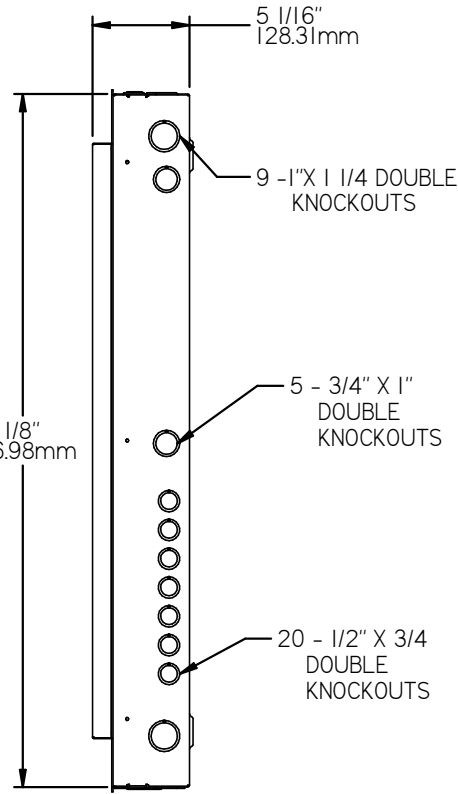

TOP VIEW

FRONT VIEW

SIDE VIEW

MOUNTING

END VIEW

GLAND PLATE
1" X 1/4" DOUBLE
KNOCKOUT

CUSTOMER:		TYE
TITLE: FL-PCDM32225 225A 120/240V 1Phase 3wire 32Circuit Combination Load Center		
PART:		NEMA: 1
MATERIAL: GALV THICKNESS: 16G DRAW BY: tineilmayers DATE: 08/06/2020		QTY / BOX: 1
www.tyett.com		SHEET: