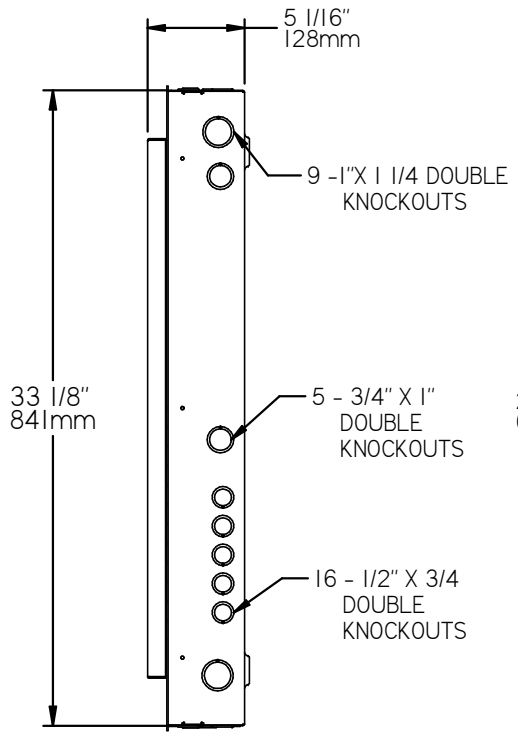

MAENGS\STD\LoadCenter\TYE BOOSTED INTERIOR\TYE NEW DESIGN INTERIOR\24 CIR\CIEM PROGRAMS\24CIR INDOOR LC.dft

TOP VIEW

FRONT VIEW

SIDE VIEW

MOUNTING

END VIEW

GLAND PLATE
1" X 1/4" DOUBLE
KNOCKOUT

CUSTOMER:			
TITLE:			
FL-PCDM24225 225A 120/240V 1Phase 3wire 24Circuit Combination Load Center		I	
PART:		QTY / BOX:	
		I	
MATERIAL: GALV	THICKNESS: 16G	DRAW BY: tineilmayers	DATE: 06/06/2020
		SCALE:	SHEET: