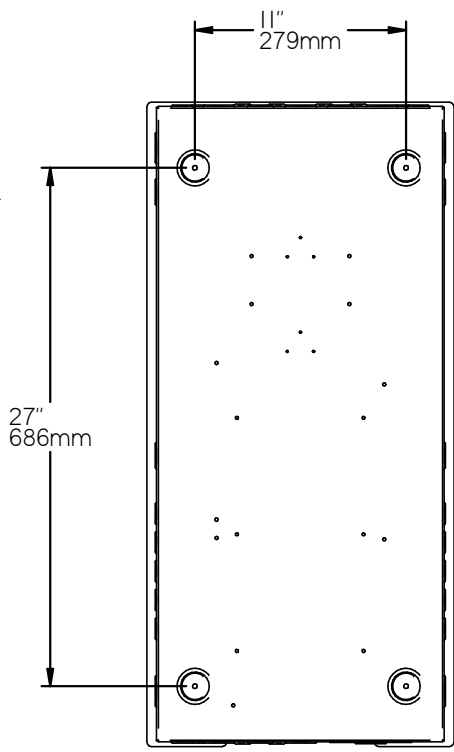

MAENGS\STD\LoadCenter\TYE BOOSTED INTERIOR\TYE NEW DESIGN INTERIOR\24 CIR\CIEM PROGRAMS\24CIR INDOOR LC.dft

TOP VIEW

FRONT VIEW

SIDE VIEW

MOUNTING

END VIEW

GLAND PLATE
1" X 1/4" DOUBLE
KNOCKOUT

CUSTOMER:			
TITLE:			
FL-PCDM24225 225A 120/240V 1Phase 3wire 24Circuit Combination Load Center		I	
PART:		QTY / BOX:	
		I	
MATERIAL: GALV	THICKNESS: 16G	DRAW BY: tineilmayers	DATE: 06/06/2020
		SCALE:	SHEET: