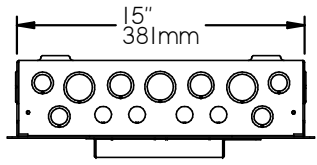

MAENGS\STD\LoadCenter\TYE BOOSTED INTERIOR\TYE NEW DESIGN INTERIOR\24 CIR\CIEM PROGRAMS\24CIR INDOOR LC.dft

TOP VIEW

FRONT VIEW

SIDE VIEW

MOUNTING

END VIEW

GLAND PLATE
1" X 1/4" DOUBLE
KNOCKOUT

CUSTOMER:			
TITLE:			
FL-PCDM24225 225A 120/240V 1Phase 3wire 24Circuit Combination Load Center		I	
PART:		QTY / BOX:	
		I	
MATERIAL: GALV	THICKNESS: 16G	DRAW BY: tineilmayers	DATE: 06/06/2020
		SCALE:	SHEET: