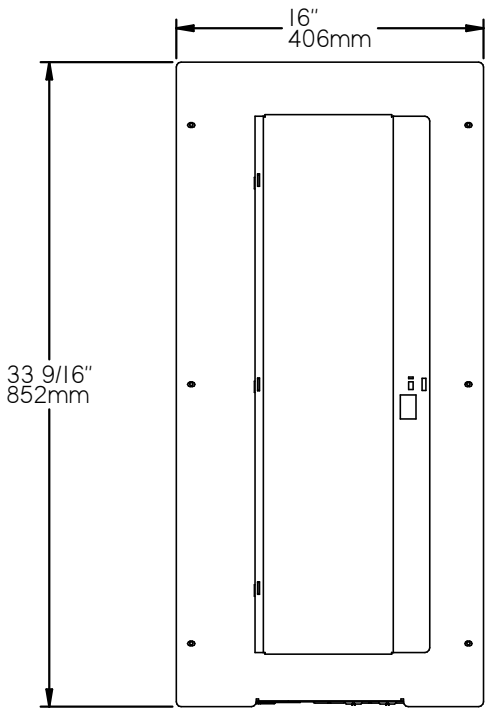

MAENGS\STD\LoadCenter\TYE BOOSTED INTERIOR\TYE NEW DESIGN INTERIOR\24 CIR\CIEM PROGRAMS\24CIR INDOOR LC.dft

TOP VIEW

FRONT VIEW

SIDE VIEW

MOUNTING

END VIEW

GLAND PLATE
1" X 1/4" DOUBLE
KNOCKOUT

CUSTOMER:			
TITLE:			
FL-PCDM24225 225A 120/240V 1Phase 3wire 24Circuit Combination Load Center		I	
PART:		QTY / BOX:	
		I	
MATERIAL: GALV	THICKNESS: 16G	DRAW BY: tineilmayers	DATE: 06/06/2020
		SCALE:	SHEET: