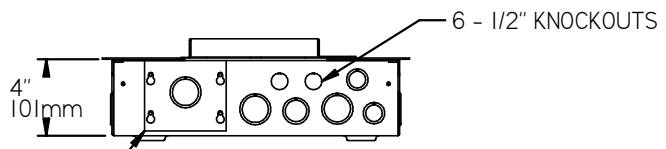

MAENGS\STD\LoadCenter\TYE BOOSTED INTERIOR\TYE NEW DESIGN INTERIOR\24 CIR\CIEM PROGRAMS\24CIR INDOOR LC.dft

TOP VIEW

FRONT VIEW

SIDE VIEW

MOUNTING

END VIEW

GLAND PLATE
1" X 1/4" DOUBLE
KNOCKOUT

CUSTOMER:			
TITLE:			
FL-PCDM24225 225A 120/240V 1Phase 3wire 24Circuit Combination Load Center		I	
PART:		QTY / BOX:	
		I	
MATERIAL: GALV	THICKNESS: 16G	DRAW BY: tineilmayers	DATE: 06/06/2020
		SCALE:	SHEET: