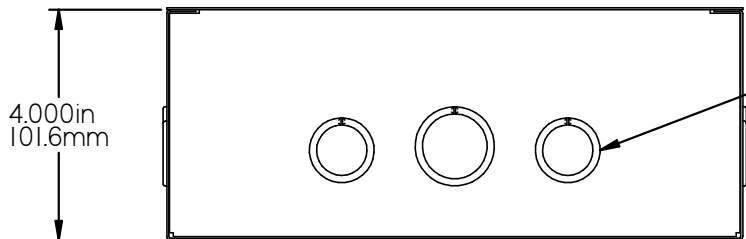

TOP VIEW

SIDE VIEW

4 - 0.75" X 1"  
DOUBLE  
KNOCKOUT

FRONT VIEW

8 - 0.5" X 0.75"  
DOUBLE  
KNOCKOUT

ISOMETRIC VIEW

CUSTOMER:			
TITLE:			
MATERIAL: GALV		FE-10104 10"H X 10"W X 4"D INDOOR ENCLOSURE NO BACKPLATE NOT LOCKABLE, SCREW COVER	
THICKNESS: 20G		NEMA: 1	
DRAW BY: tineilmayers		QTY / BOX: 1	
DATE: 3/31/2016		SCALE:	
www.tyett.com		SHEET:	