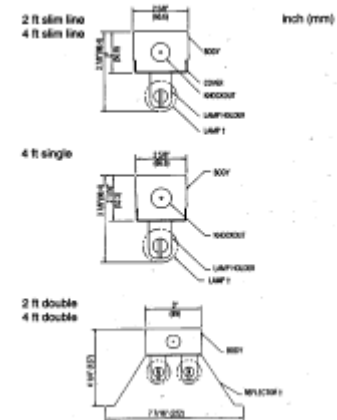

## 2FT and 4FT Surface Mounted Battens

- Electro statically powder coated finish.
- Sturdy welded construction.
- Back and side 1/2-inch knockouts for easy wiring.
- UL listed control gear.
- All ballasts are Class P Auto resetting with thermal protection and high power factor.
- Available in single and double lamp models in white.

Lamp Length	Rating	Circuit	Length	Weight
2ft single	1 x 20w	Switch Start	24.12in	2.2lb (1kg)
2ft double	2 x 20w	Switch Start	24.12in	2.42lb (1.1kg)
4ft single	1 x 40w	Switch Start	48.12in	4.4lb (2kg)
4ft double	2 x 40w	Rapid Start	48.12in	6.6lb (3kg)